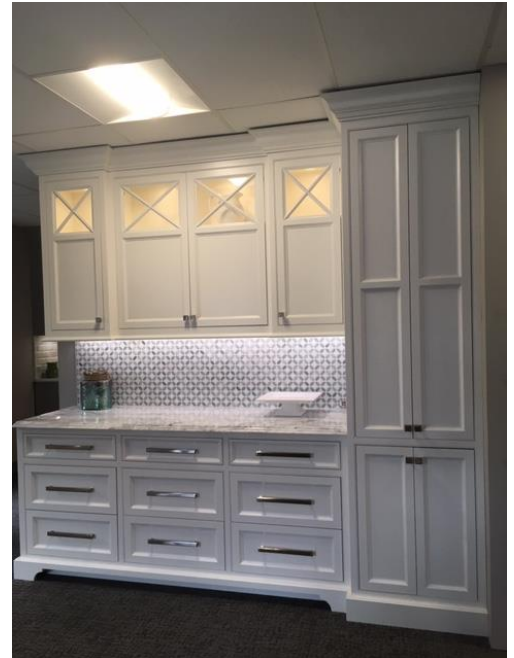

Metropolitan

MANUFACTURERS OF CABINETS & COUNTERTOPS

**Showhouse Frameless Display
(Display 8)**

Cabinets

Cabinet Line: Showhouse
 Door style: Monarch Square (CRP-10/1" Thick)
 Panel Raise Rev G Cove
 Edge Inside: FB1214 Outside: L253
 Wood Species: PGM
 Finish: Frosty White

Countertop

Type: Quartzite
 Color: Everest
 Edge detail: "O" Edge profile

Hardware

Manufacturer: Emtek Geometric Rectangular
 Finish: Satin Nickel
 Knobs: 86295-US15 1 1/4"
 Pulls: 86303-US15 10" CC

Door Details:

1" Thick Beaded Inset Frames
 Transom Door w/10" Glass Panel-X-Mullions

Accessories:

Arched Toe Kick

Manufactured Locally in Norwood, MA