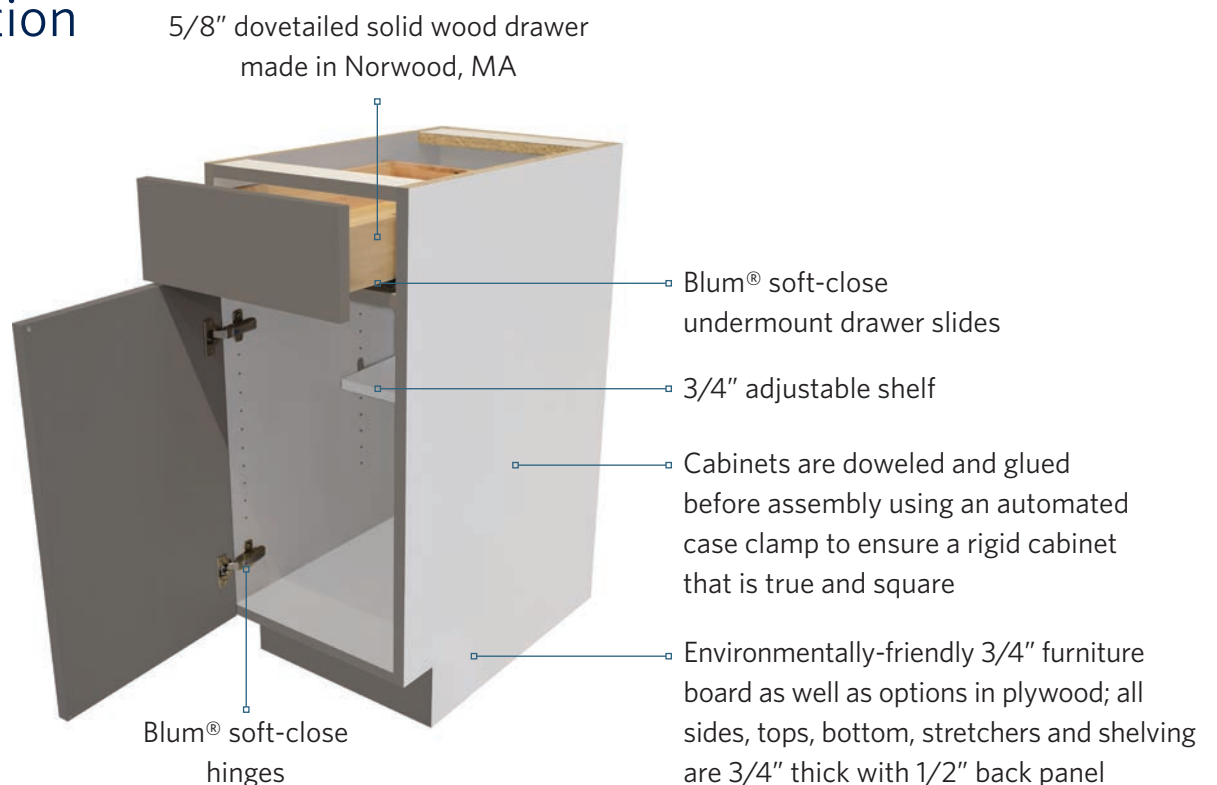

Metropolitan
MANUFACTURERS OF CABINETS & COUNTERTOPS

CITYLINE

Hand-Crafted Cabinets • Competitively Priced • Quick Ship

Combining contemporary finishes and materials with tailored design, CITYLINE is a sophisticated quick-ship cabinet line. Unique cabinet storage options, innovative construction and modern textures are what sets CITYLINE apart. A European style frameless cabinet, CITYLINE is made locally at Metropolitan's factory.

Construction Details

Inspiring Door Colors & Finishes

Available in environmentally friendly 3/4" furniture board as well as select options in plywood.

Available in Plywood Construction

DOVER

Shaker style painted white with beveled inside bead

LENOX

Shaker style in white oak with stain

SOMERSET

Shaker style painted gray with beveled inside bead

KENDALL

Shaker style white birch wood with ginger stain

Available in Furniture Board Construction

MANSFIELD